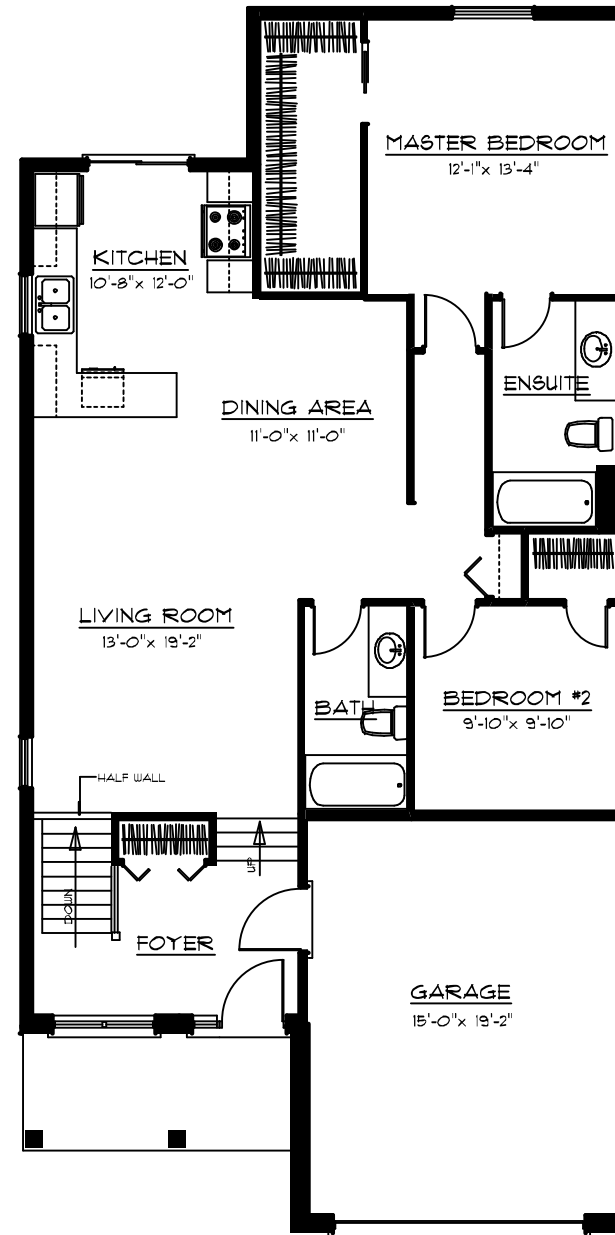

**GROUND FLOOR PLAN - 3 BEDROOM**

AREA = 1,230 sq.ft.

**GROUND FLOOR PLAN - 2 BEDROOM**

AREA = 1,230 sq.ft.

NOT EXACTLY AS SHOWN. SOME UPGRADED ITEMS MAY BE DISPLAYED.  
 RENDERING, PLANS AND DIMENSIONS ARE APPROXIMATE AND SUBJECT  
 TO CHANGE AT THE DISCRETION OF THE VENDOR.  
 ACTUAL USABLE FLOOR AREA MAY VARY FROM THE STATED FLOOR AREA.  
 SUBJECT TO ERRORS AND OMISSIONS EXCEPTED.